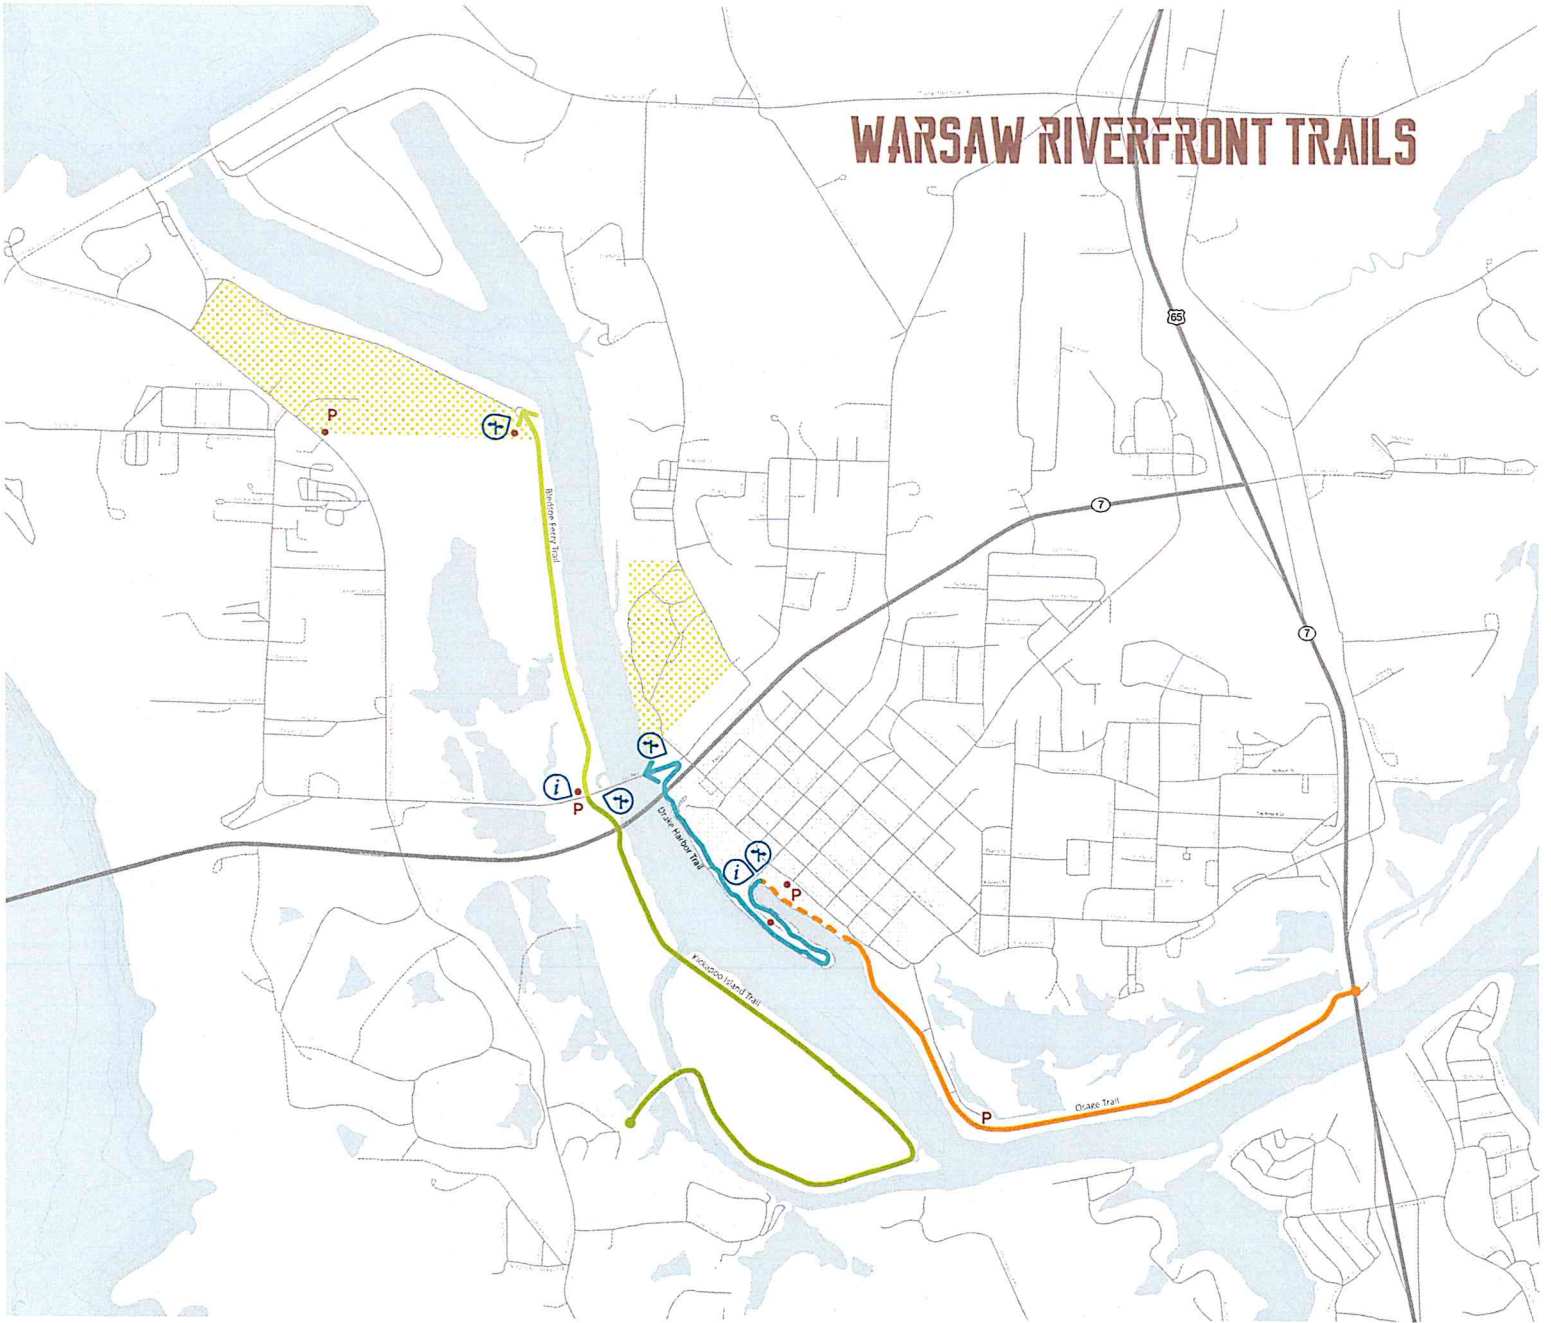

WARSAW RIVERFRONT TRAILS

LEGEND

- Informational Kiosk
- Trail Gateway
- Bledsoe Ferry Trail
- Kickapoo Island Trail
- Drake Harbor Trail
- Steamboat Landing
- Osage Trail
- Restroom Facility
- Public Parking
- Water
- Parkland
- Downtown & Harbor District
- Major Roadway
- Street

Warsaw

US Army Corps of Engineers